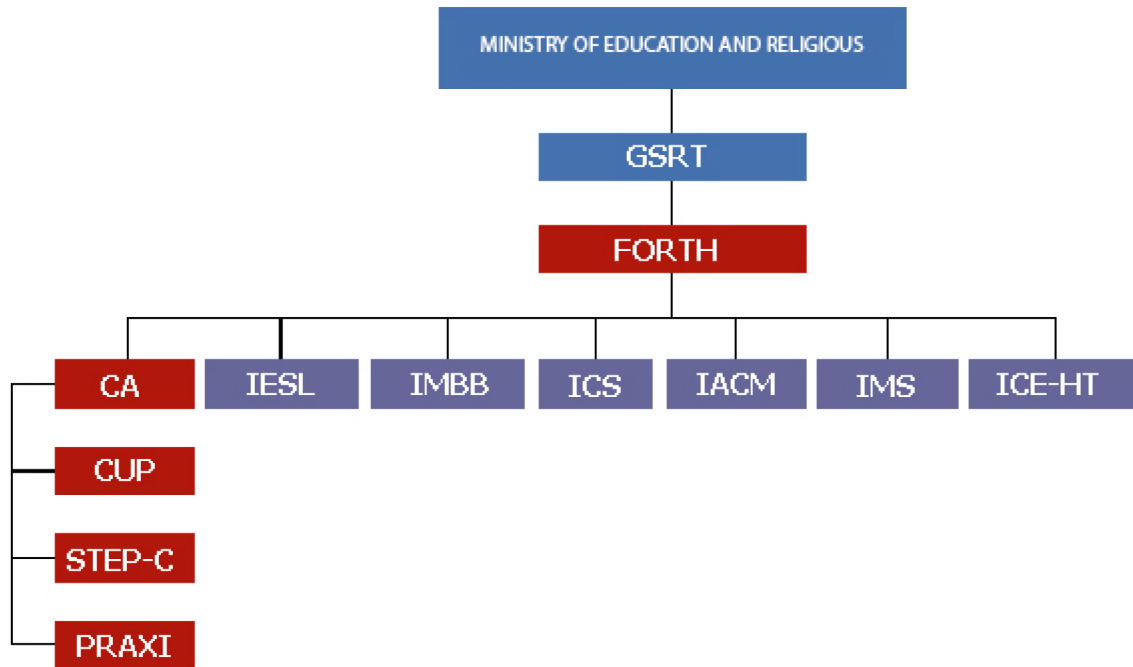

Organizational Chart:

CA: Central Administration

IESL: Institute of Electronic Structure & Laser

IMBB: Institute of Molecular Biology & Biotechnology

ICS: Institute of Computer Science

IACM: Institute of Applied & Computational Mathematics

IMS: Institute of Mediterranean Studies

ICE-HT: Institute of Chemical Engineering Sciences

CUP: Crete University Press

STEP-C: Science & Technology Park of Crete

PRAXI: PRAXI Network and IRC HELP-FORWARD